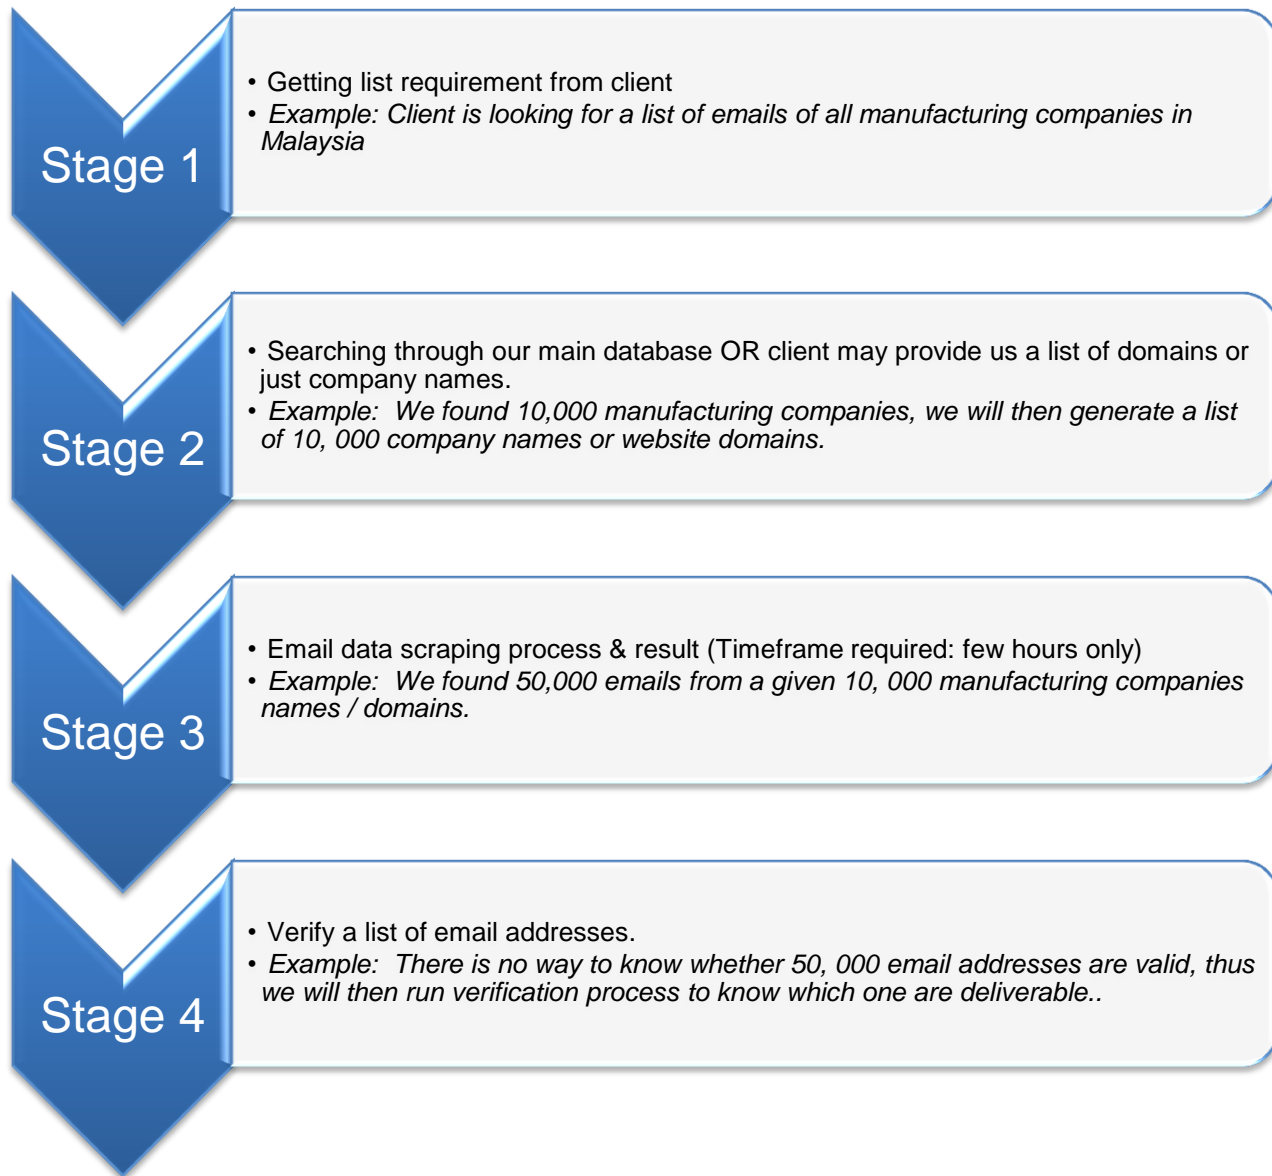

Figure 1: Flowchart of Data Scraping Solution

> Pricing Structure

Step 1: Email Data Scraping Solution

The order fee is a one-off fee. The extracted email list file will be released in Comma Delimited (CSV) or Microsoft Excel Worksheet (.xlsx) format.